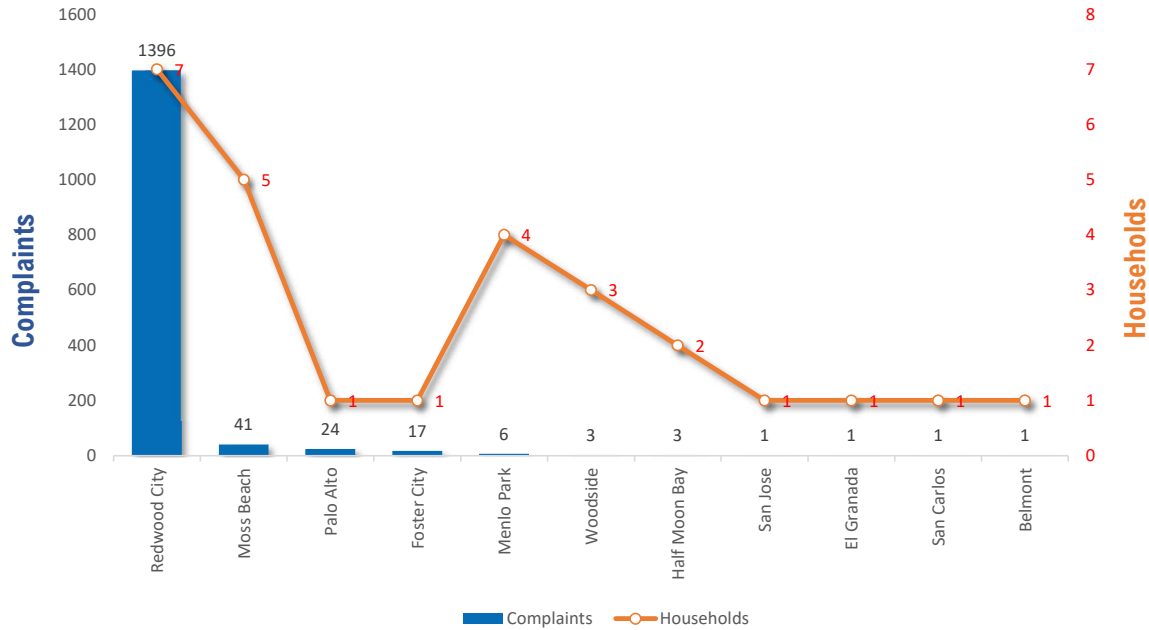

SAN MATEO COUNTY AIRPORTS

COMPLAINT REPORT

OCT - DEC 2024

3-Month Totals & Trends

27

Households

1,494

Comments

7,401

YTD

CITY	COMPLAINTS	HOUSEHOLDS	COMPLAINTS/ HOUSEHOLD
Redwood City	1,396	7	199.4
Moss Beach	41	5	8.2
Palo Alto	24	1	24.0
Foster City	17	1	17.0
Menlo Park	6	4	1.5
Woodside	3	3	1.0
Half Moon Bay	3	2	1.5
San Jose	1	1	1.0
Belmont	1	1	1.0
San Carlos	1	1	1.0
El Granada	1	1	1.0
Totals	1,494	27	55.3