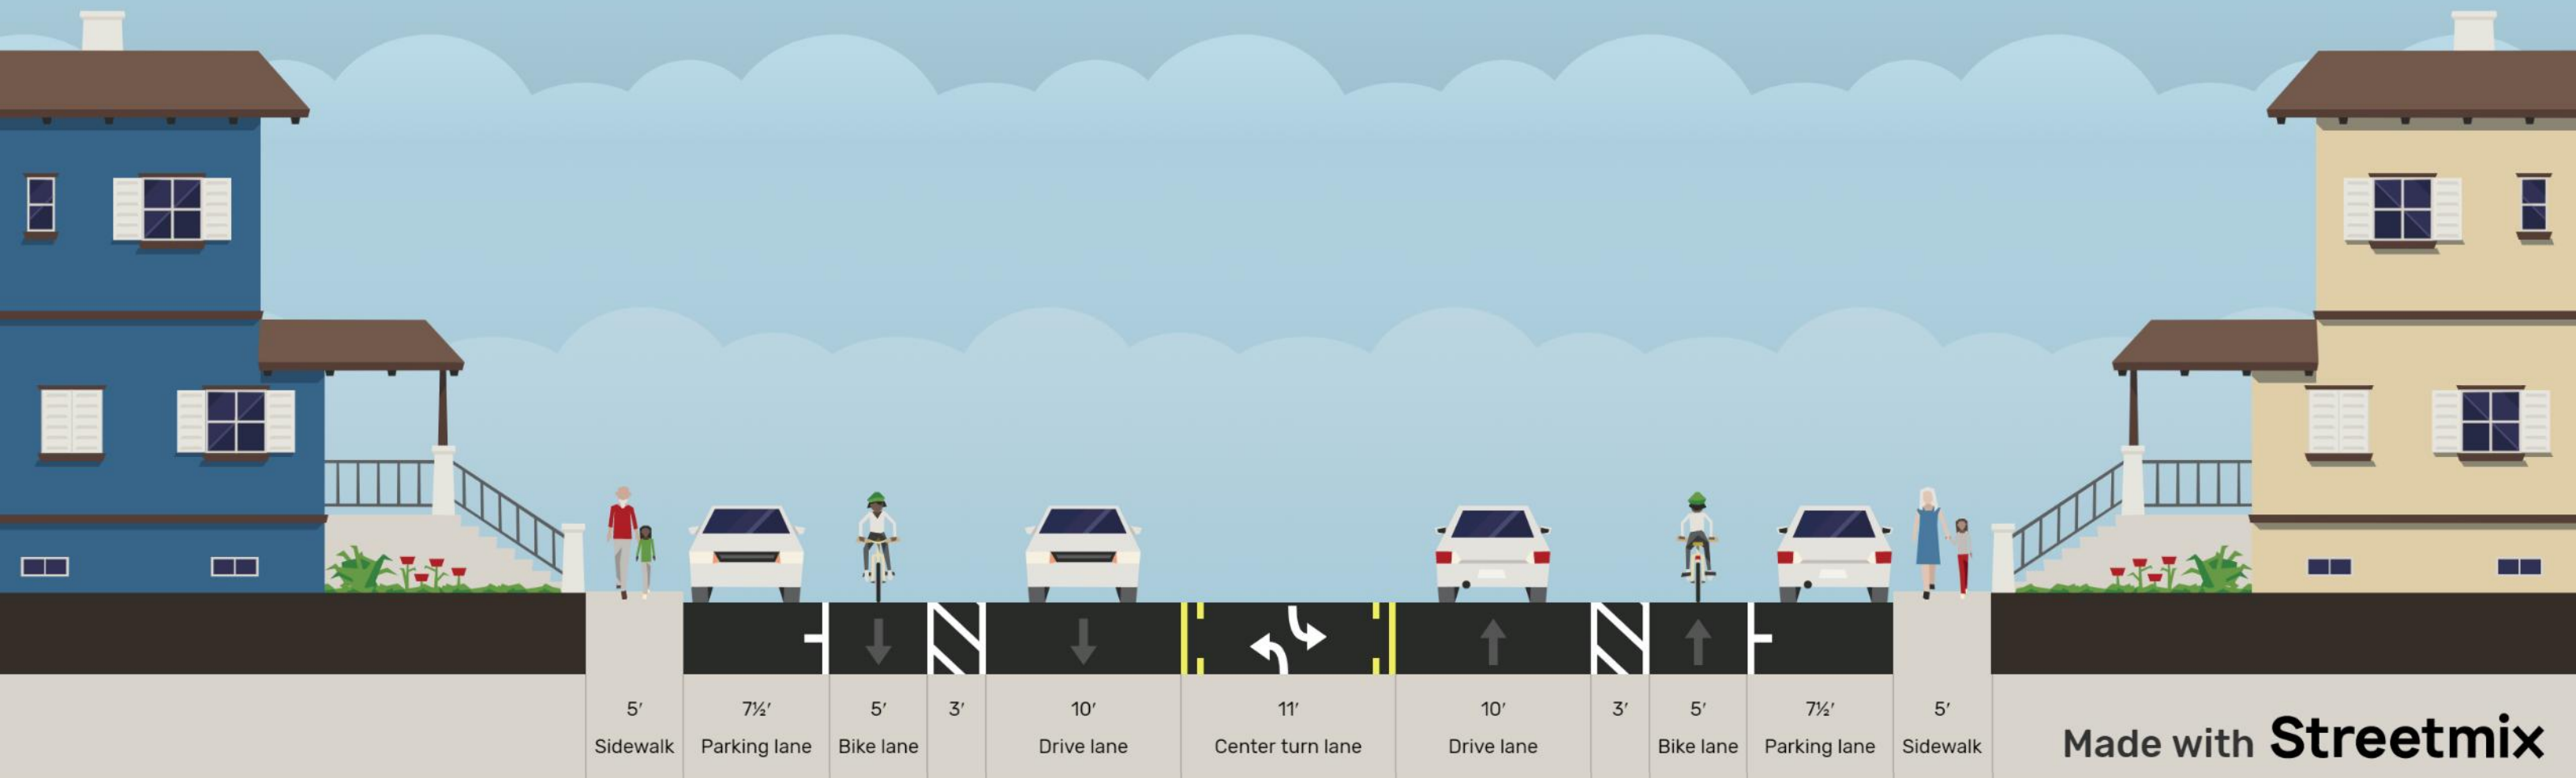

Alameda de las Pulgas - Existing Conditions

Btw Sharon Rd and Prospect St (Existing)

Alameda de las Pulgas - Road Diet Alternative

Btw Sharon Rd & Prospect St (Road Diet Alt)

Santa Cruz Avenue - Existing Conditions

Btw Oak Hollow & Palo Alto (Exist)

Santa Cruz Avenue - Alternative A

Btw Oak Hollow & Palo Alto (Alt A)

Santa Cruz Avenue - Alternative B

Btw Oak Hollow & Palo Alto (Alt B)

Made with **Streetmix**

Santa Cruz Avenue - Alternative C