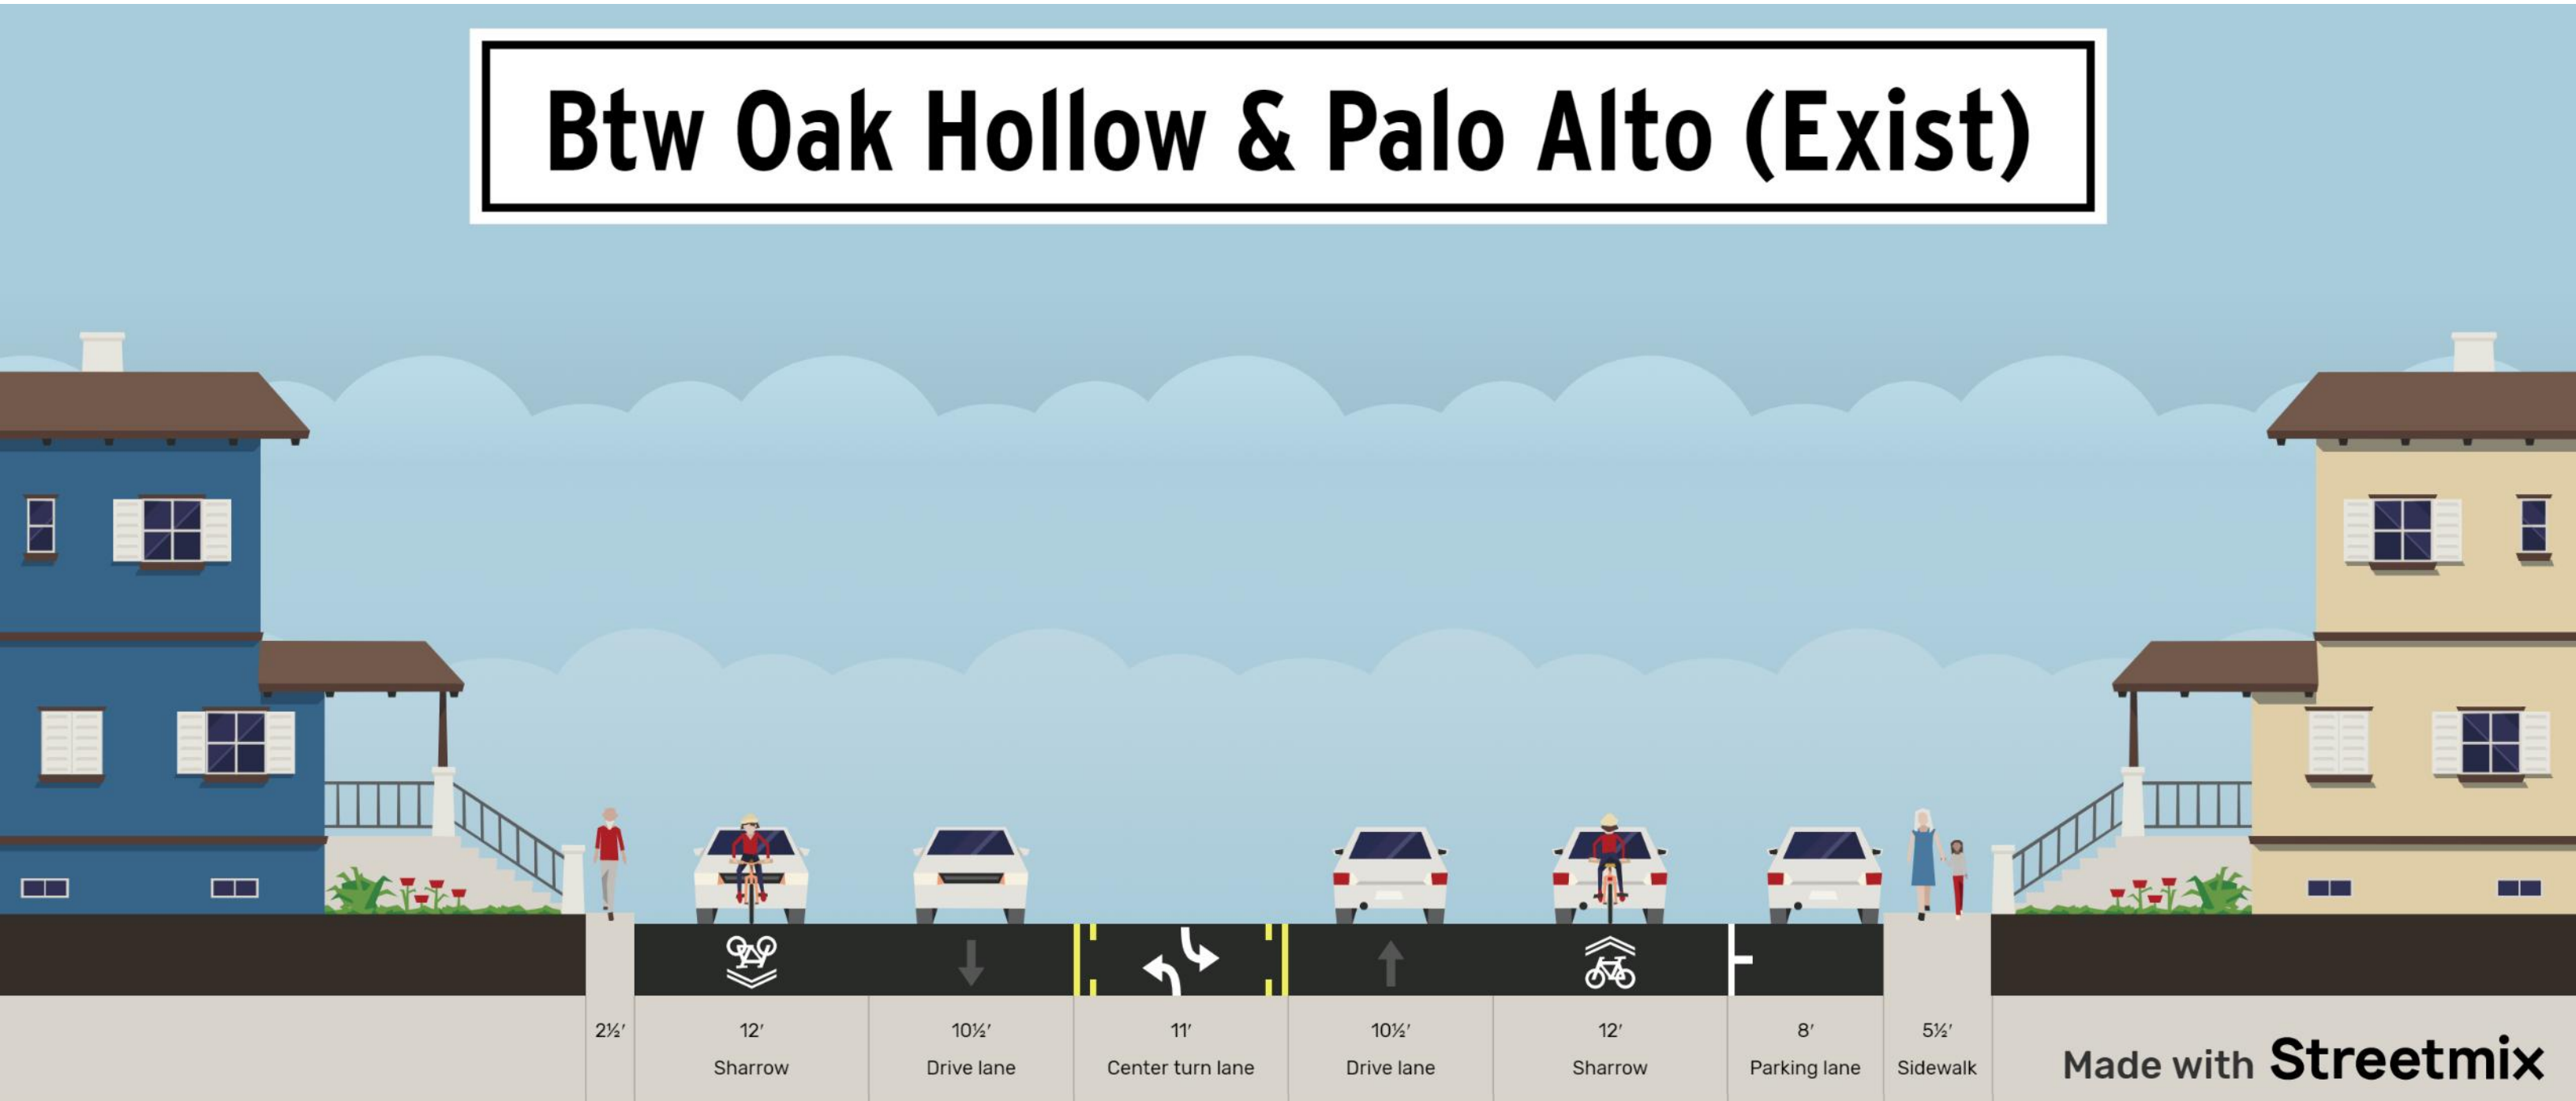

Alameda de las Pulgas - Existing Conditions

Btw Sharon Rd and Prospect St (Existing)

Alameda de las Pulgas - Road Diet Alternative

Btw Sharon Rd & Prospect St (Road Diet Alt)

Santa Cruz Avenue - Existing Conditions

Btw Oak Hollow & Palo Alto (Exist)

Santa Cruz Avenue - Alternative A

Btw Oak Hollow & Palo Alto (Alt A)

Santa Cruz Avenue - Alternative B

Btw Oak Hollow & Palo Alto (Alt B)

Made with **Streetmix**

Santa Cruz Avenue - Alternative C

Btw Oak Hollow & Palo Alto (Alt C)