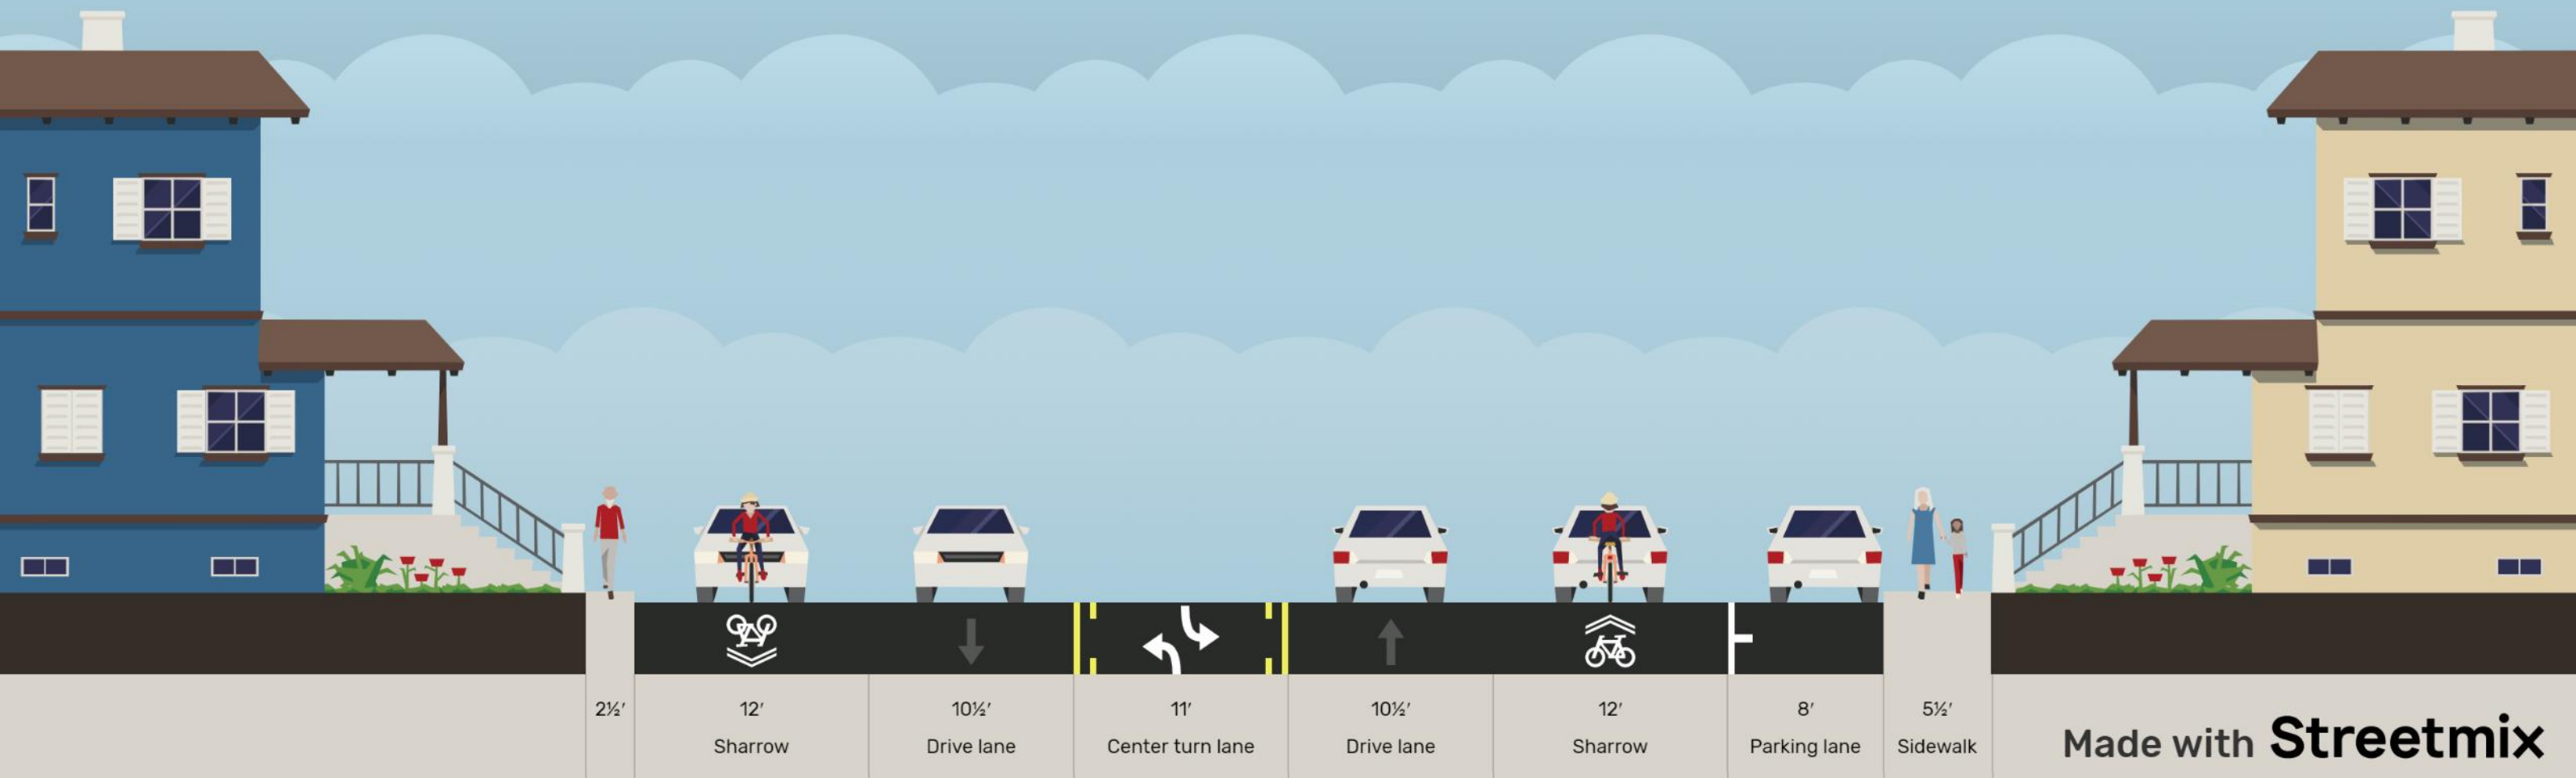

Alameda de las Pulgas - Existing Conditions

Btw Sharon Rd and Prospect St (Existing)

Alameda de las Pulgas - Road Diet Alternative

Btw Sharon Rd & Prospect St (Road Diet Alt)

Santa Cruz Avenue - Existing Conditions

Btw Oak Hollow & Palo Alto (Exist)

Santa Cruz Avenue - Alternative A

Btw Oak Hollow & Palo Alto (Alt A)

Santa Cruz Avenue - Alternative B

Btw Oak Hollow & Palo Alto (Alt B)

Made with **Streetmix**

Santa Cruz Avenue - Alternative C

Btw Oak Hollow & Palo Alto (Alt C)