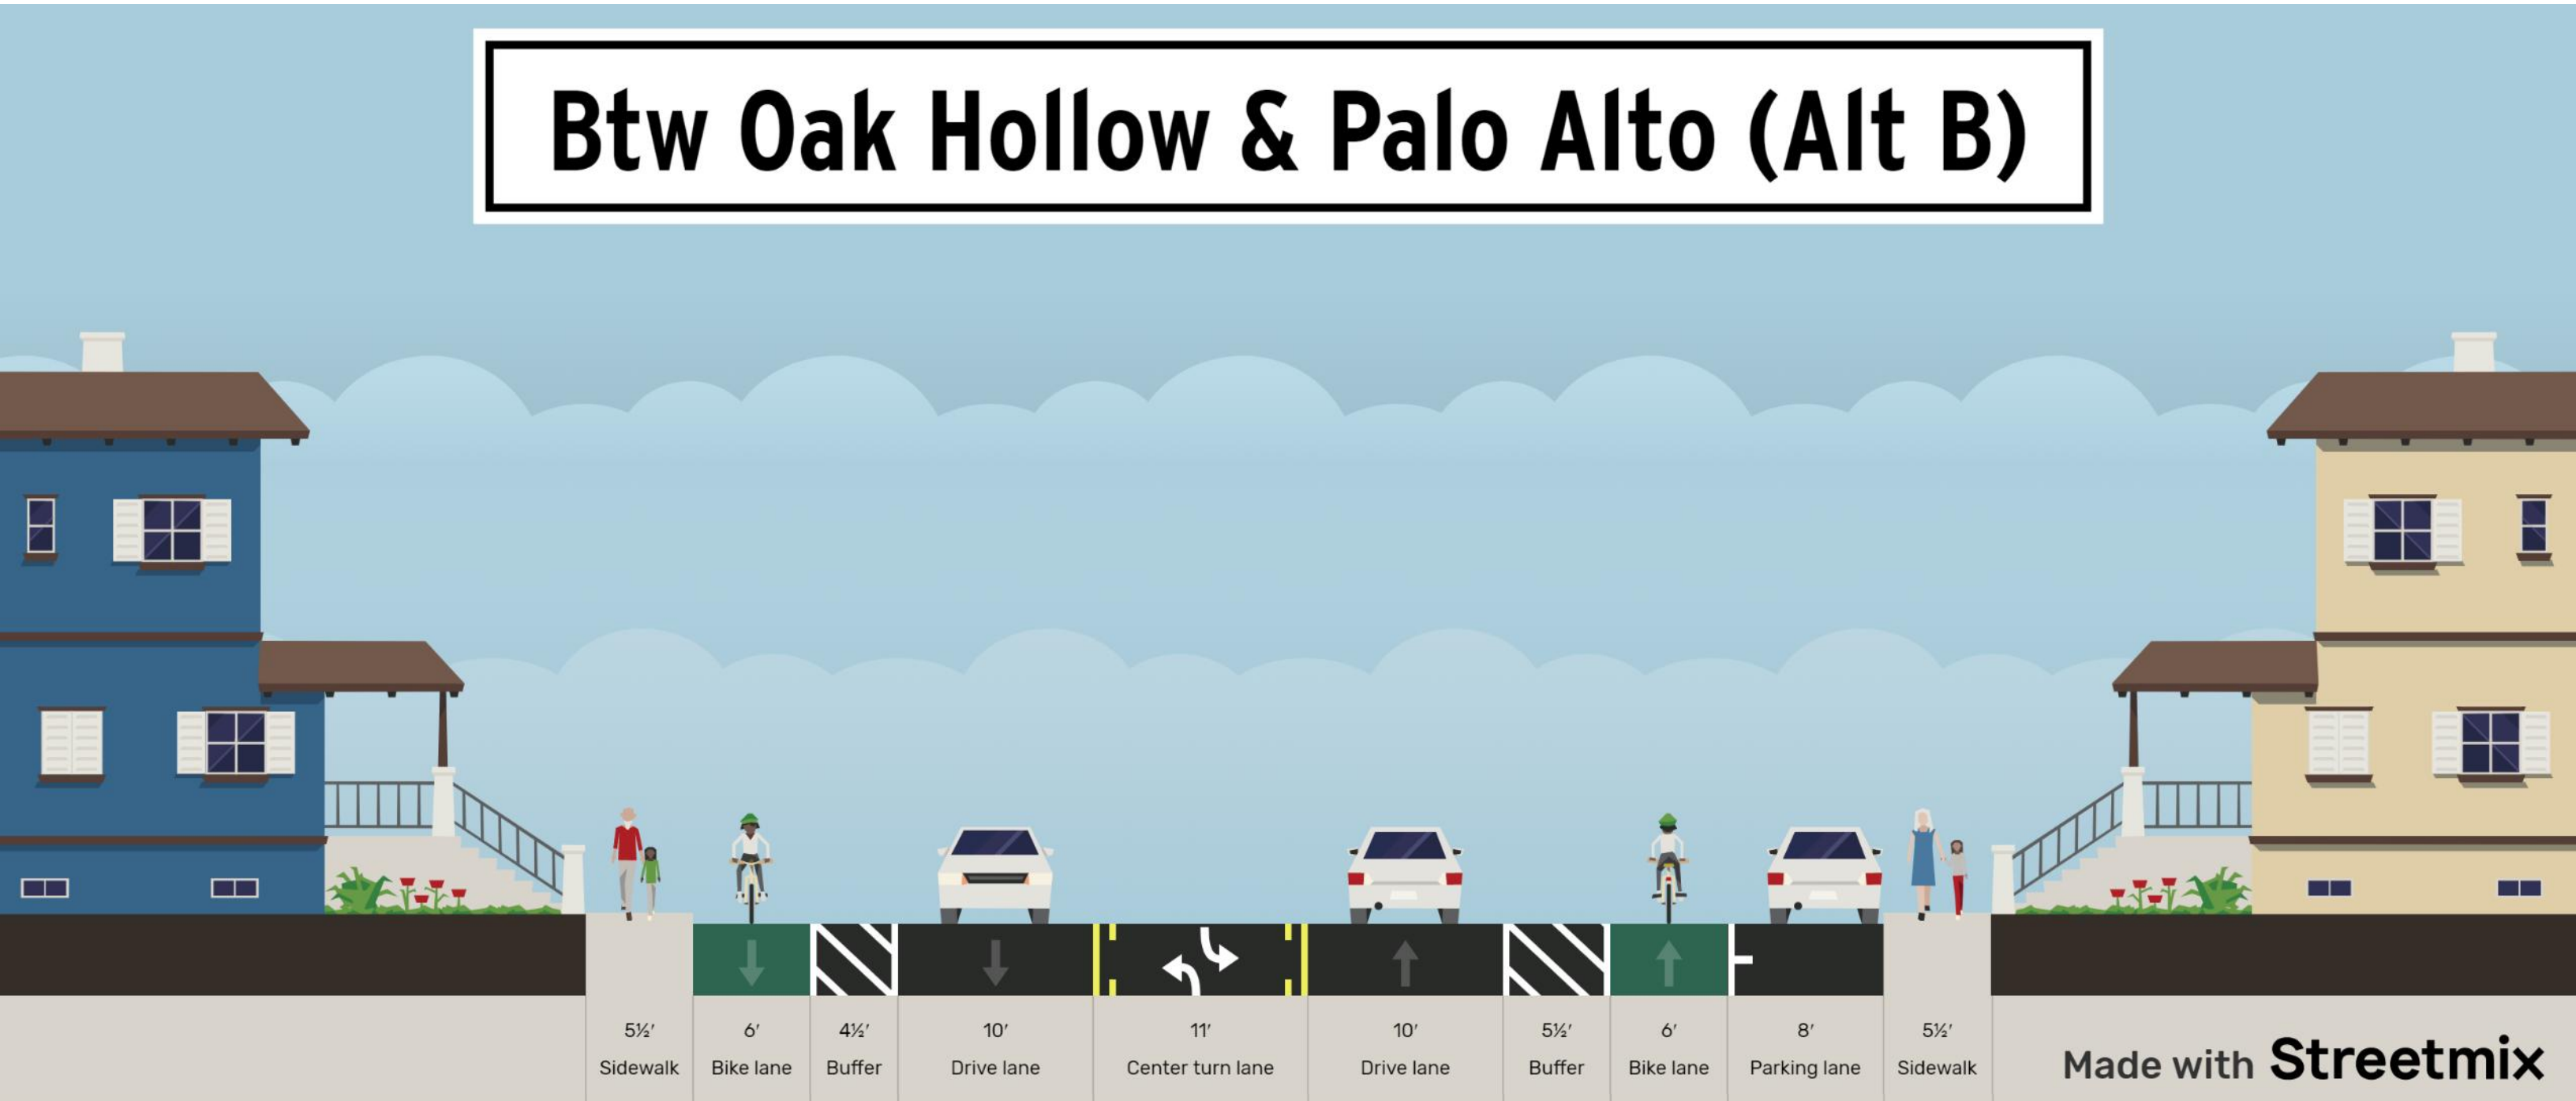

Alameda de las Pulgas - Existing Conditions

Btw Sharon Rd and Prospect St (Existing)

Alameda de las Pulgas - Road Diet Alternative

Btw Sharon Rd & Prospect St (Road Diet Alt)

Santa Cruz Avenue - Existing Conditions

Btw Oak Hollow & Palo Alto (Exist)

Santa Cruz Avenue - Alternative A

Btw Oak Hollow & Palo Alto (Alt A)

Santa Cruz Avenue - Alternative B

Btw Oak Hollow & Palo Alto (Alt B)

Made with **Streetmix**

Santa Cruz Avenue - Alternative C

Btw Oak Hollow & Palo Alto (Alt C)