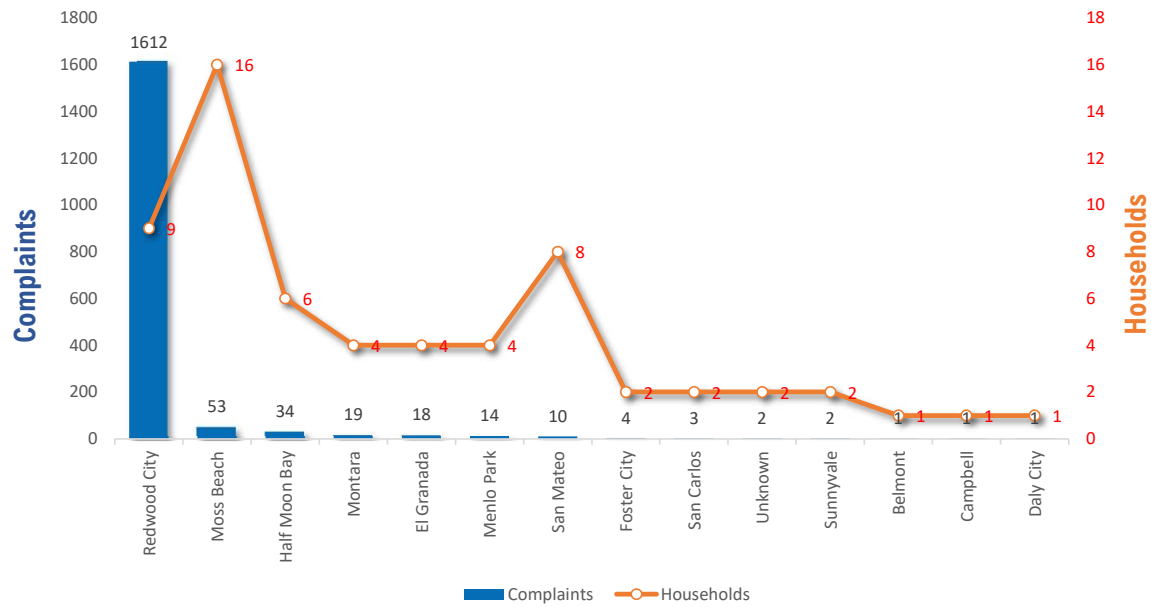

SAN MATEO COUNTY AIRPORTS

COMPLAINT REPORT

NOV 2022 - JAN 2023

3-Month Totals & Trends

62

Households

1,774

Comments

621

YTD

CITY	COMPLAINTS	HOUSEHOLDS	COMPLAINTS/ HOUSEHOLD
Redwood City	1,612	9	179.1
Moss Beach	53	16	3.3
Half Moon Bay	34	6	5.7
Montara	19	4	4.8
El Granada	18	4	4.5
Menlo Park	14	4	3.5
San Mateo	10	8	1.3
Foster City	4	2	2.0
San Carlos	3	2	1.5
Unknown	2	2	1.0
Sunnyvale	2	2	1.0
Campbell	1	1	1.0
Belmont	1	1	1.0
Daly City	1	1	1.0
Totals	1,774	62	28.6