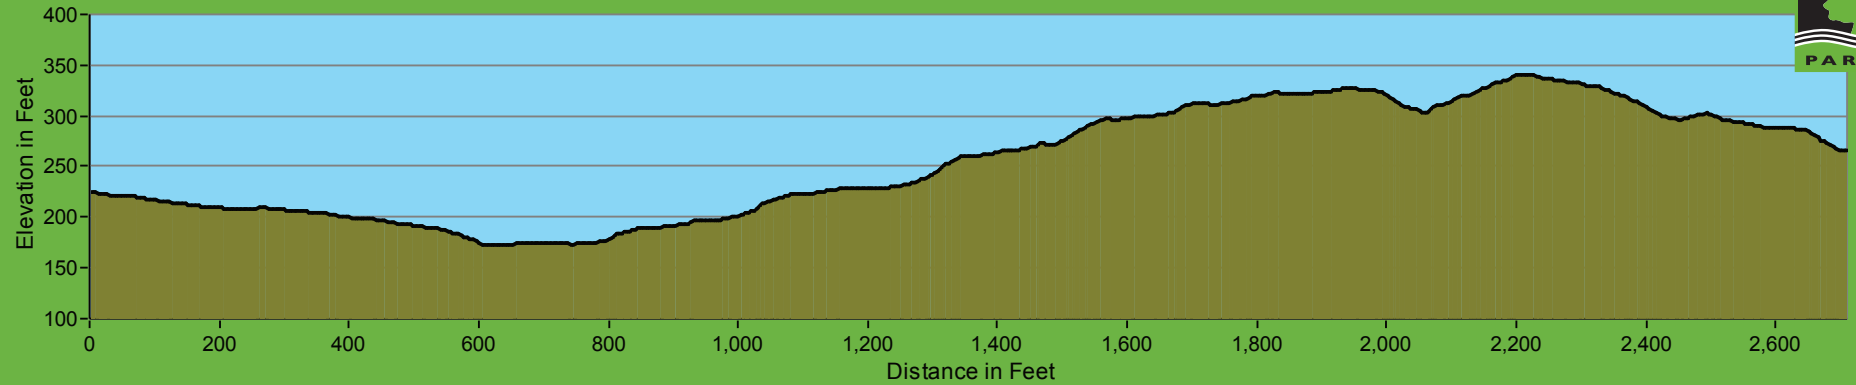

### Memorial Park - Sequoia Trail Profile

196 Foot Elevation Change / Profile begins at Tan Oak Trail and ends at service road near Sequoia Flat Campground