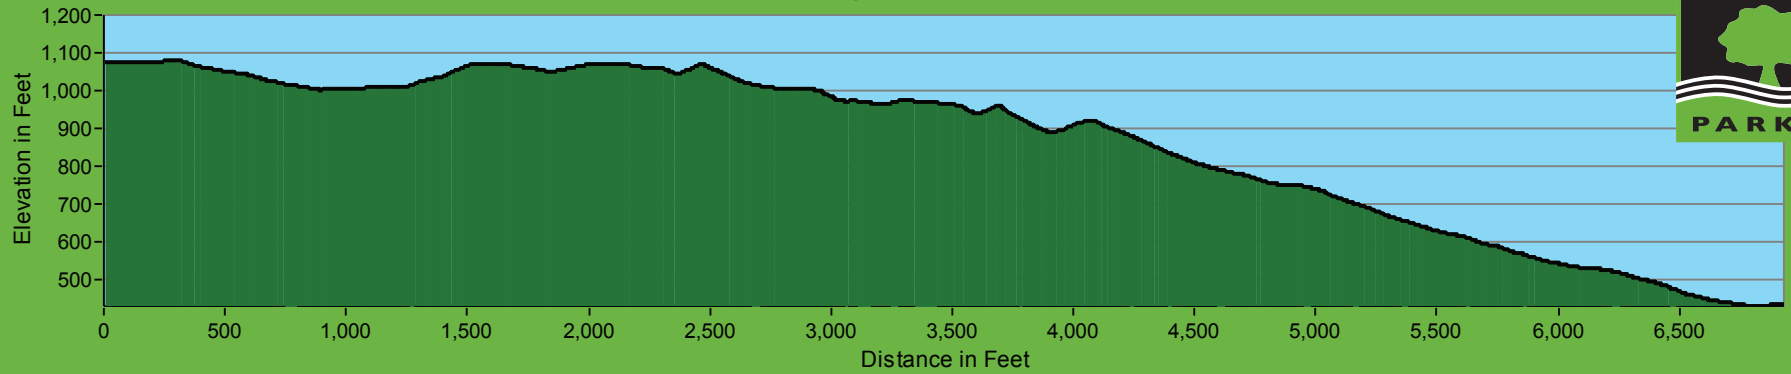

### Pescadero Creek County Park / Bravo Fire Trail Profile

651 Foot elevation change / Profile begins on Towne Fire Road and ends at Sheriffs Honor Camp County Trail