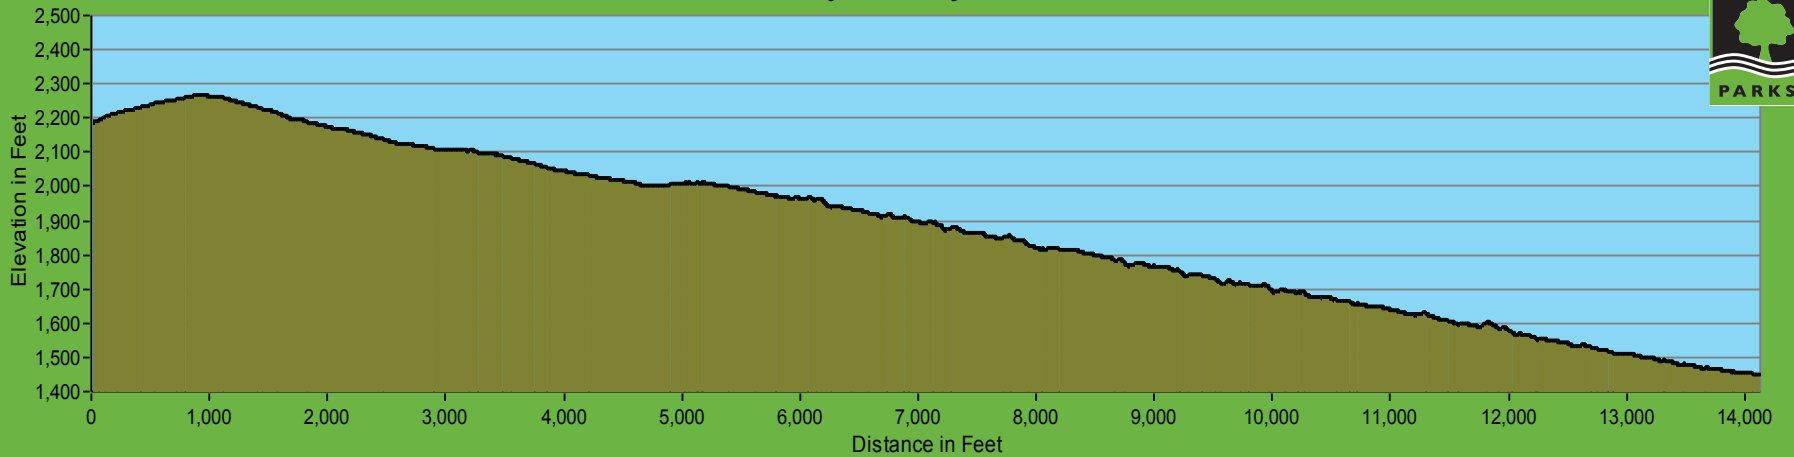

### Wunderlich County Park / Skyline Trail Profile

819 Foot Elevation Change / Profile begins near Skyline Boulevard and ends at park boundary